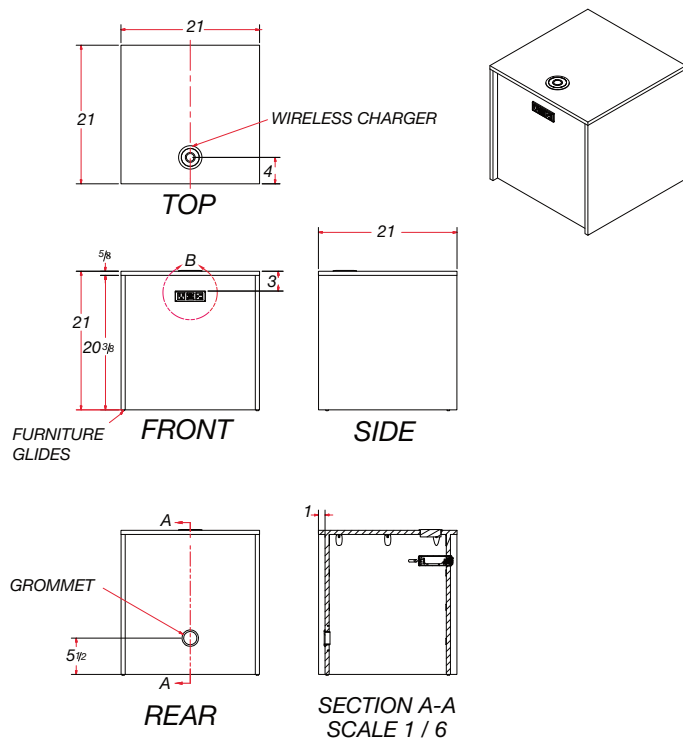

SPECIFICATIONS

TC -WC1 In Table Wireless Charger

- Output: 5V-1A
- “Qi” Standard: Version WPC1.2
- Charging Distance: 0-.313” (0-8mm)
- Charging Efficiency: 75% max
- Charging Area: 1 Coil
- Material: Aluminum Alloy, ABS

USB Chargers

- Upper USB Port: 10 WATT
- Lower USB Port: 5 WATT

AC Outlets

- Input Rating: 125 VAC 15A 60Hz
- Outlet Output Rating: 15 Amps Maximum Total Current Draw Throughout All Outlets
- Each Outlet is also Individually Rated for 15 Amps
- Power Cord length: 7.5’ black cord (5.5’ on white cord)

DIMENSIONS

Huddle BLOX - Large